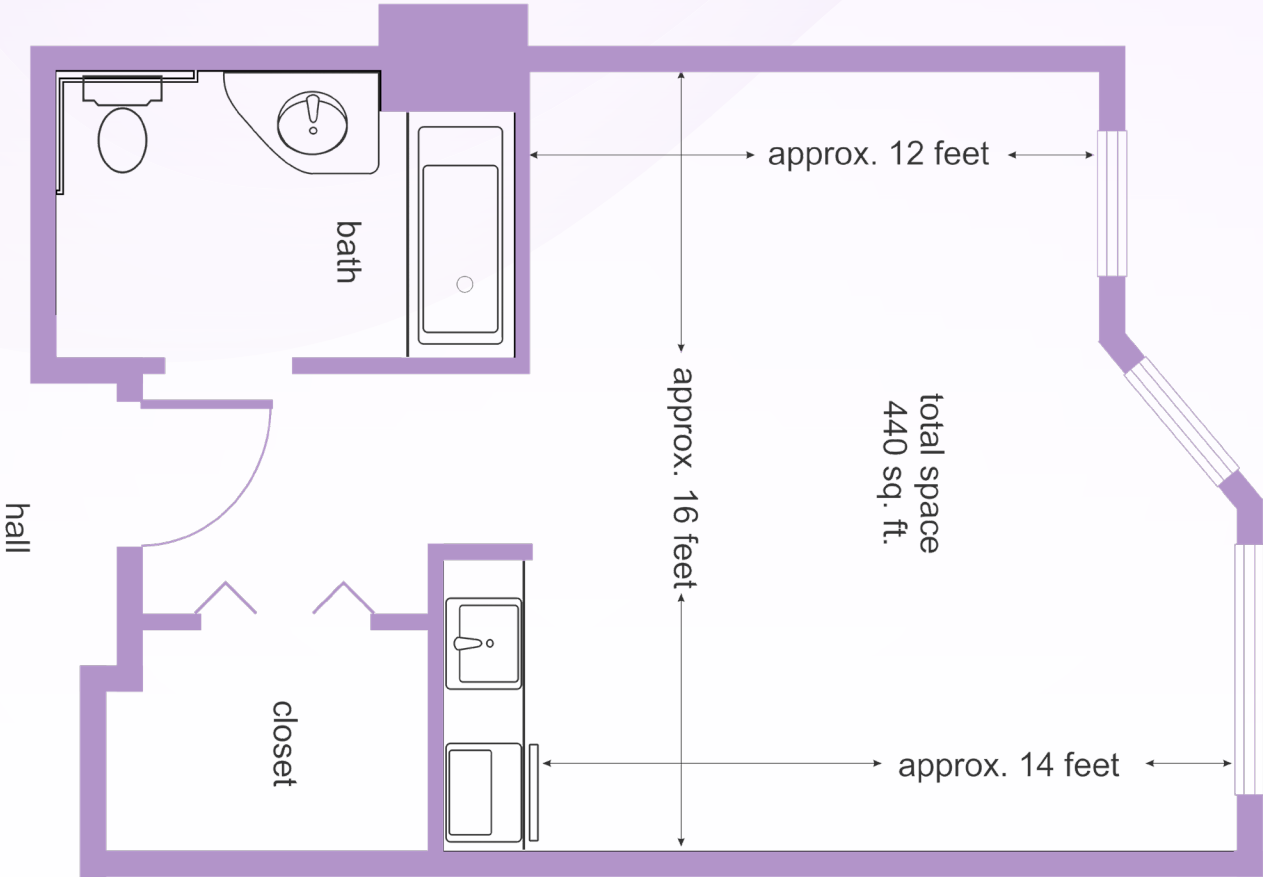

ASSISTED LIVING FLOORPLANS

STUDIO 440 SQ. FT.

LEGACY COURT SENIOR LIVING

34 E 8th Ave | Spokane, WA 99202 | P 509-931-7100 F 509-474-2618

LegacyCourtSL.com